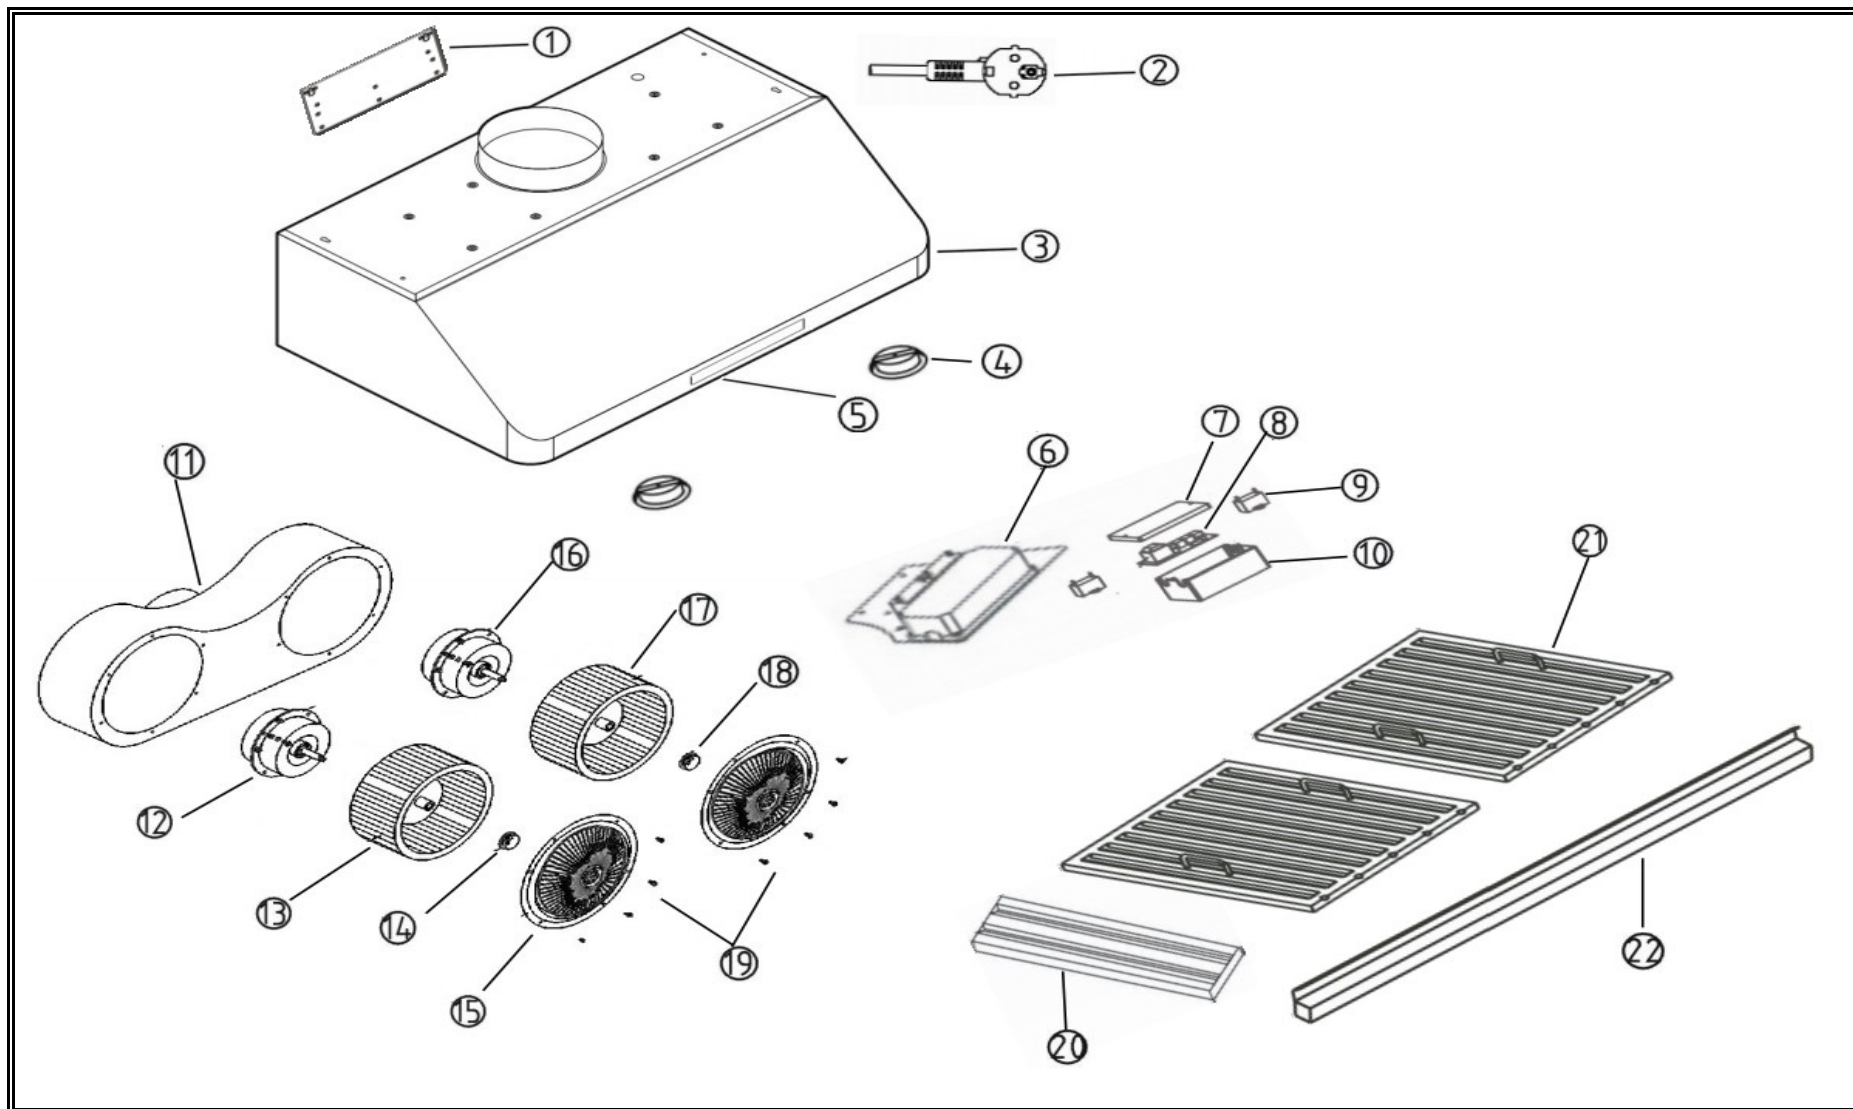

7227.0005

v1.0

Onderdelen informatie
Erzatzteil information
Spare part information
Information de pièces

Onderdelenlijst 7227.0005

POS:	Art.No.:	Omschrijving:	Aantal:
1	**	Chimney Mounting Bracket for Hood Body	
2	CS9392.0830	Power cord for EU	
3	**	Stainless Steel Body	
4	CS9035.0650	LED 3x1W 12V Light Bulb Cold (White) Color	
5	CS9035.0620	4-Spd R-Type Touch Sensor Elec. Control Panel LED w/Cable	
6	**	Metal bracket to hold the plastic box	
7	CS9035.0640	Cover of plastic box for the circuit board	
8	CS9035.0610	Universal Elec. Main Circuit Board for LED	
9	CS9035.0630	4uf capacaitor	
10	CS9035.0640	Plastic box for the circuit board	
11	**	Spuirrel Cage ##	
12	CS9035.0601	Left motor 4-Spd 240V/50Hz ##	
13	CS9035.0602	Left blade ##	
14	CS9035.0616	Left screw of left blade ##	
15	CS9035.0660	Protective grill for Spuirrel Cage ##	
16	CS9035.0600	Right motor 4-Spd 240V/50Hz ##	
17	CS9035.0604	Right blade ##	
18	CS9035.0624	Right screw of left blade ##	
19	**	Screw that fix the grills to the spuirrel cage ##	
20	CS7227.1005	Baffle Filter Type-III	
21	CS7227.1000	Baffle Filter Type-II	
22	CS9392.0830	Power cord for EU	
##	CS9035.0612	Motorset Complete (11+12+13+14+15+16+17+18+19)	
		** = No article number known, must be requested specifically.	

7227.0005

Notities / Notes / Anmerkungen / Remarques

A series of horizontal lines forming a ruled area for taking notes, spanning the width of the page.

7227.0005

Combisteel BV

Lightschip 63
3991CP Houten
The Netherlands